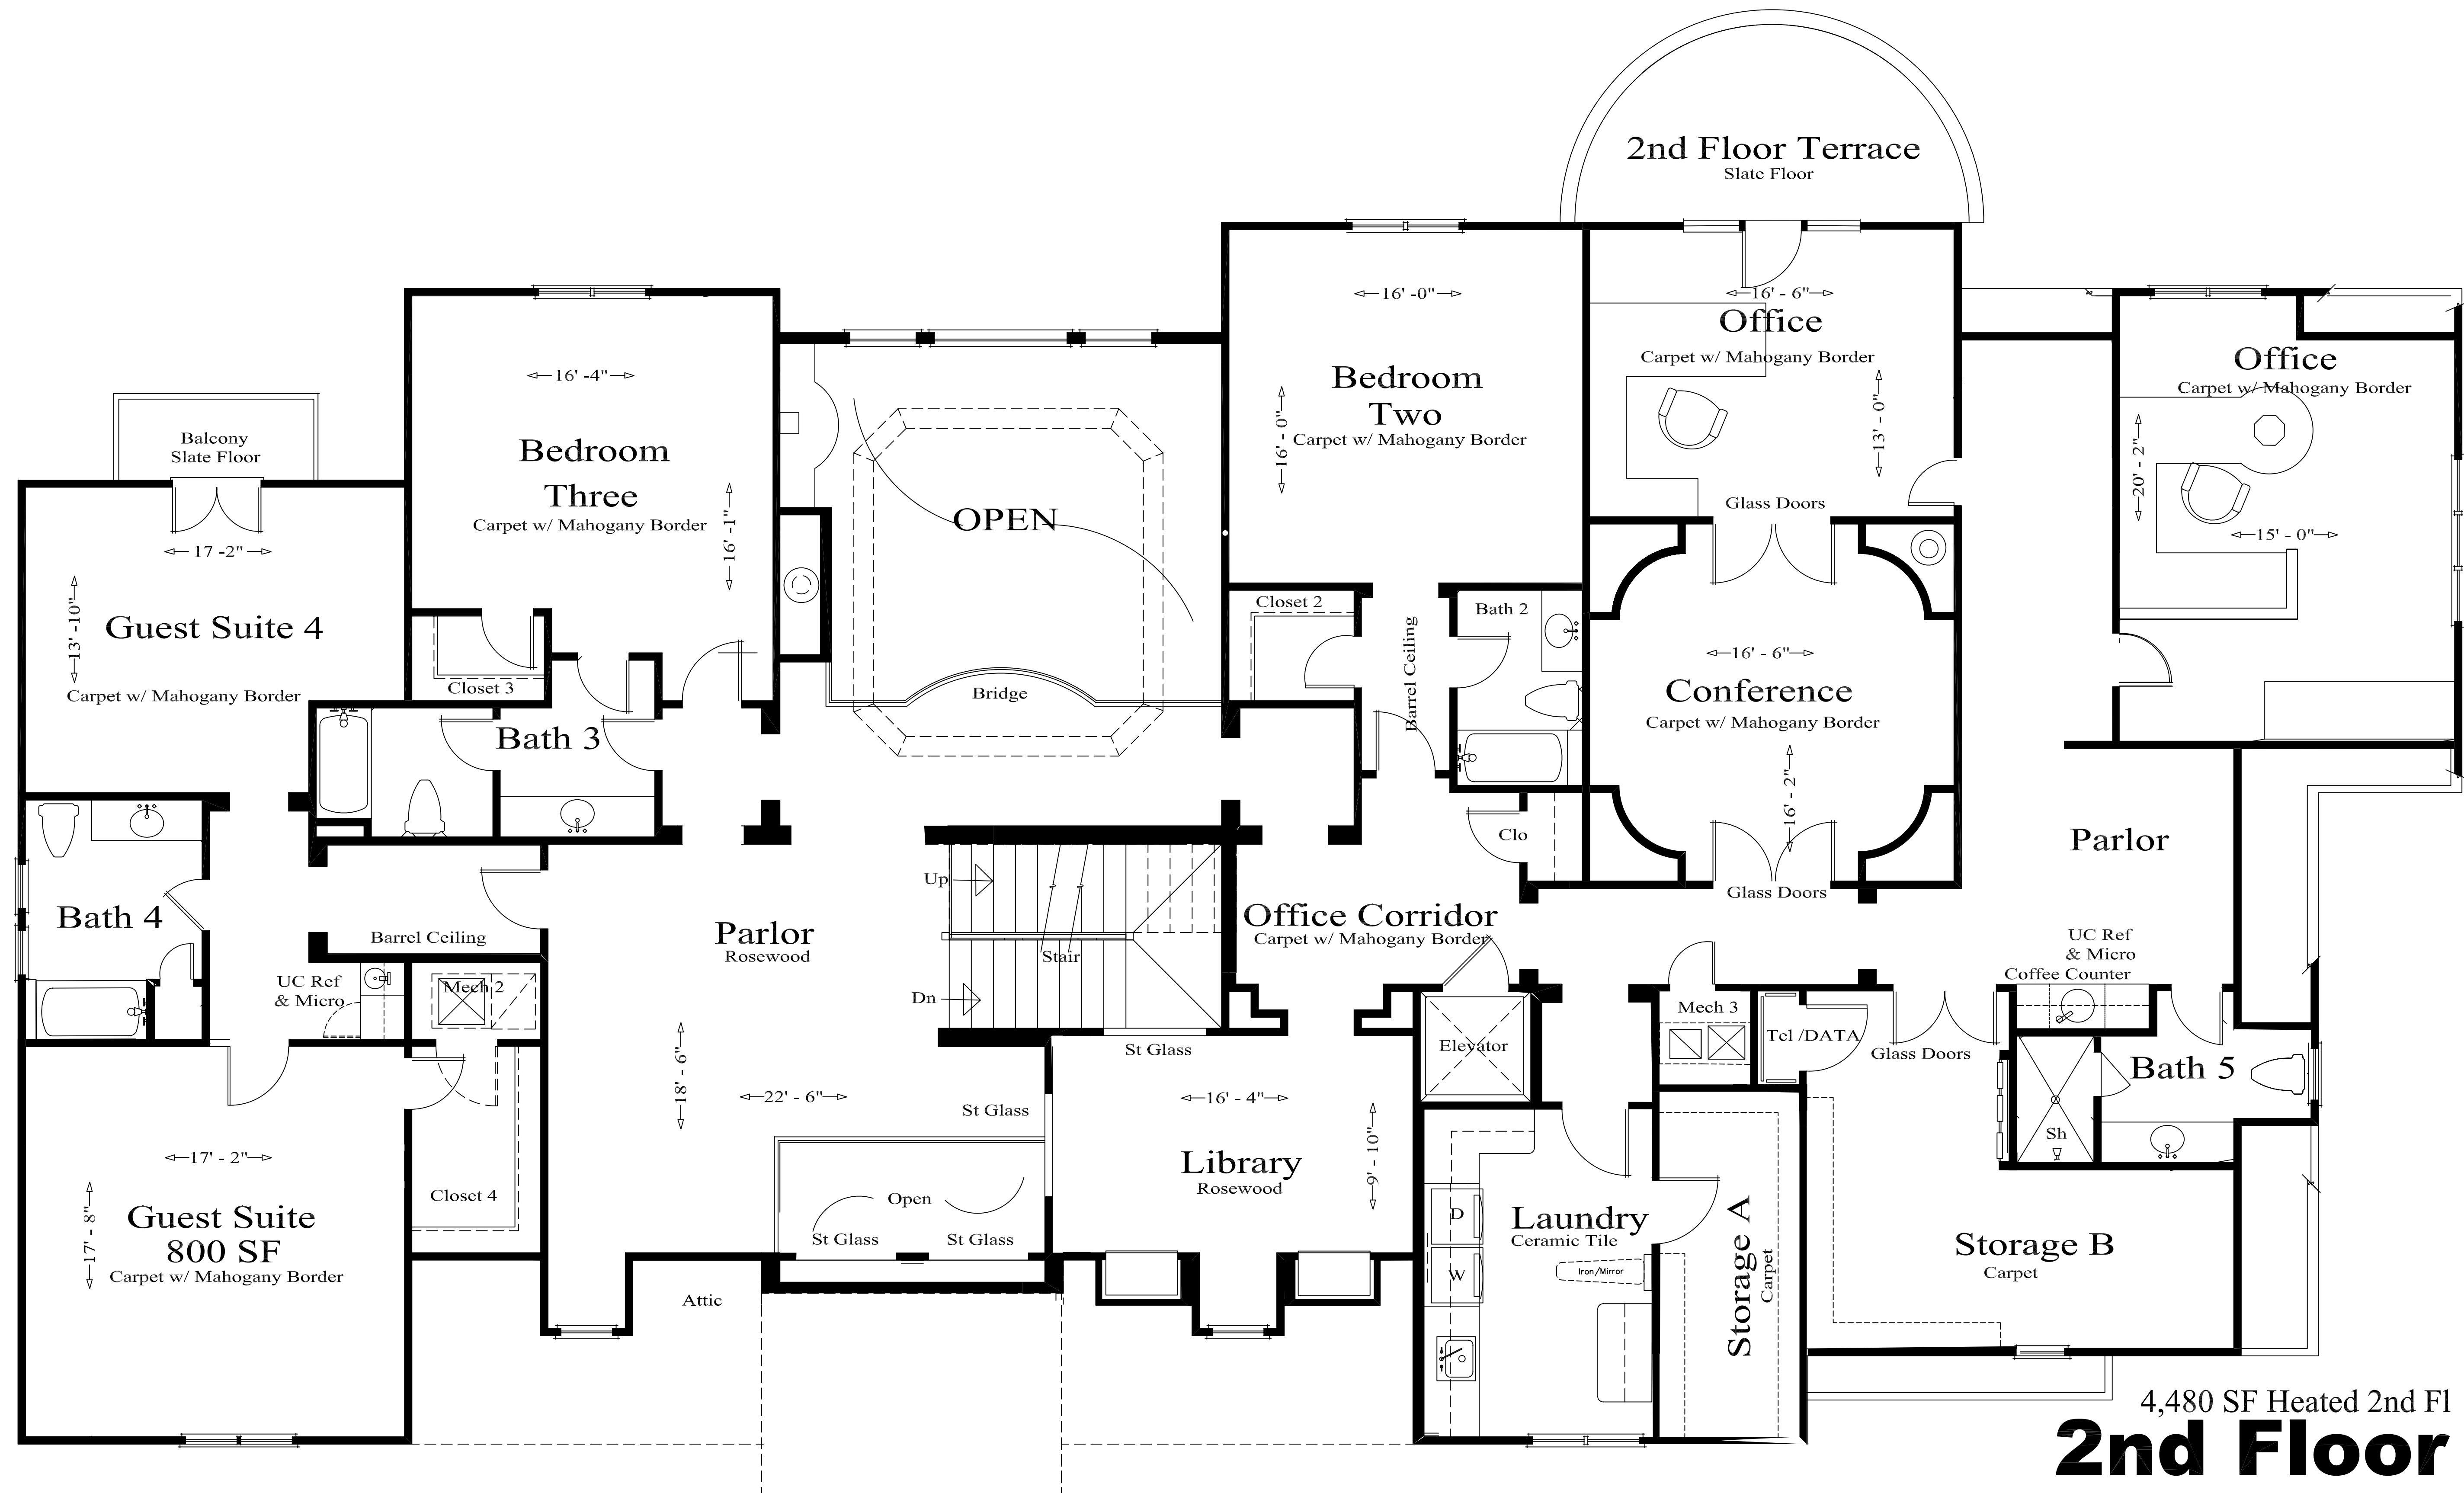

←110' - 8" →

2nd Floor Terrace  
Slate Floor

4,480 SF Heated 2nd Fl  
**2nd Floor**

4,820 SF Incl Mezz